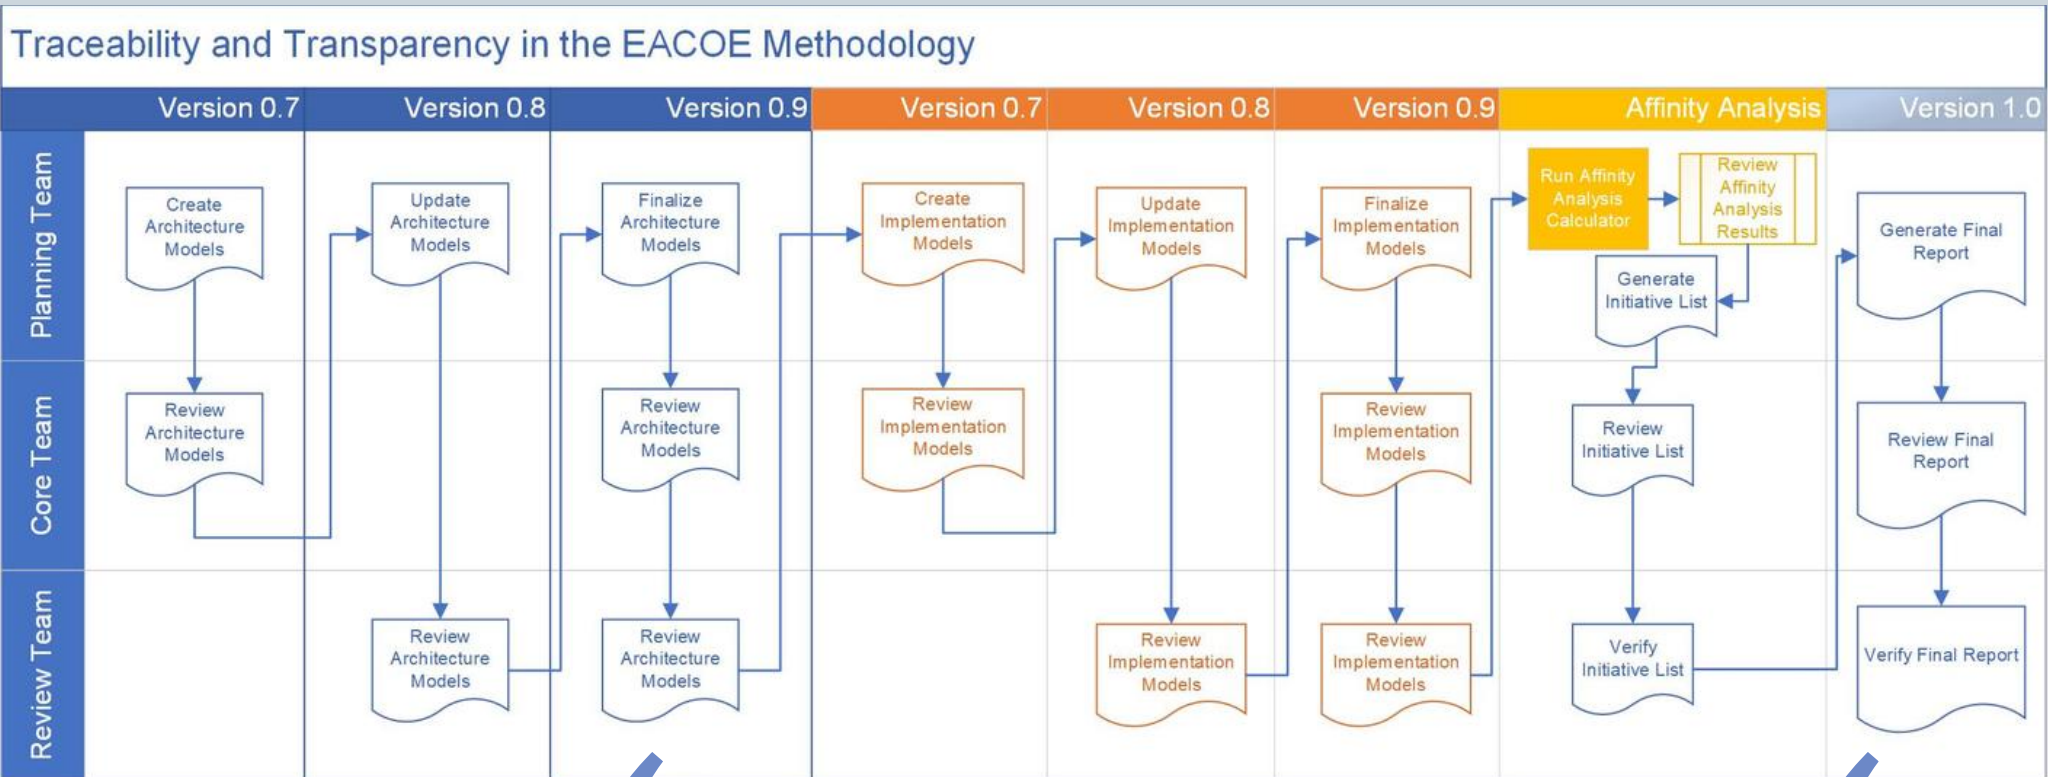

Ensuring Success in Your Enterprise Architecture

810-231-0531

info@eacoe.org

www.EACOE.org

How the EACOE Enterprise Architecture Methodology conducts validity checks throughout a EA project.

© Enterprise Architecture Center of Excellence
www.EACOE.org